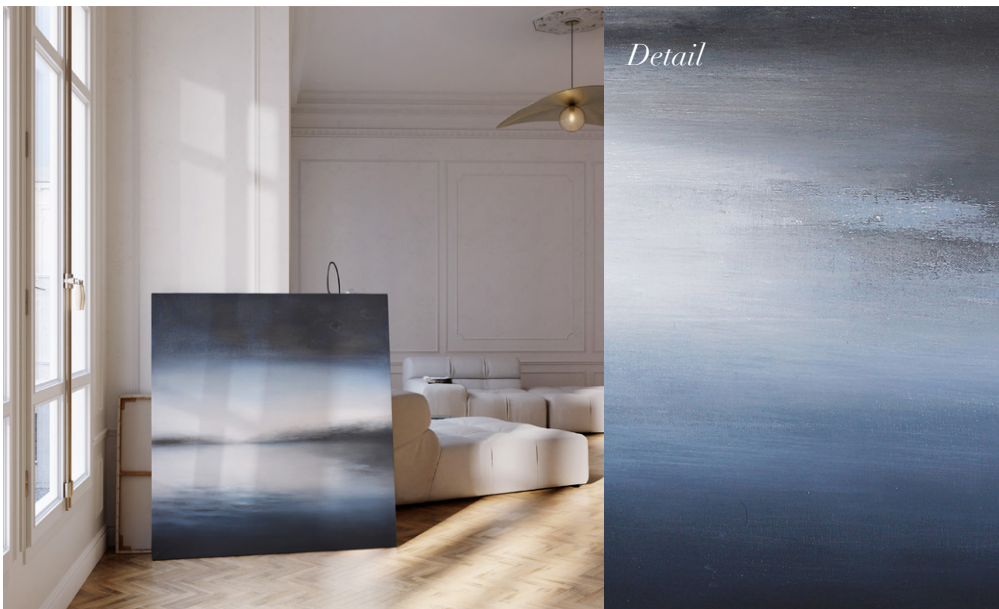

Still longing

100x100 cm / 39x39"
Acrylic on canvas

$1,550