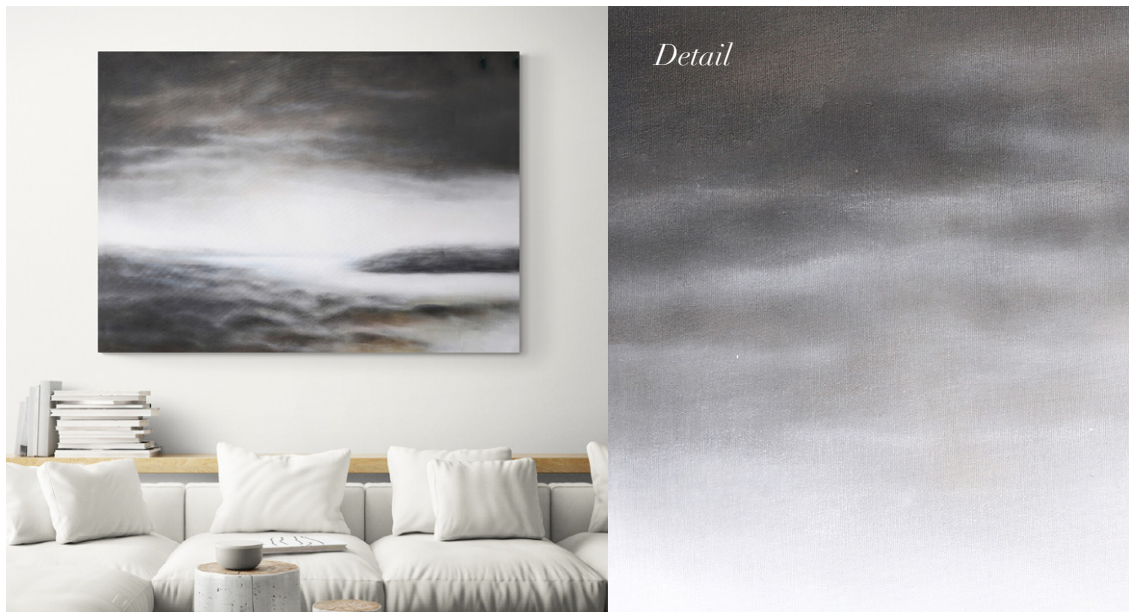

Detail

When I close my eyes

140x100 cm / 55x39"
Acrylic on canvas

$ 1,950