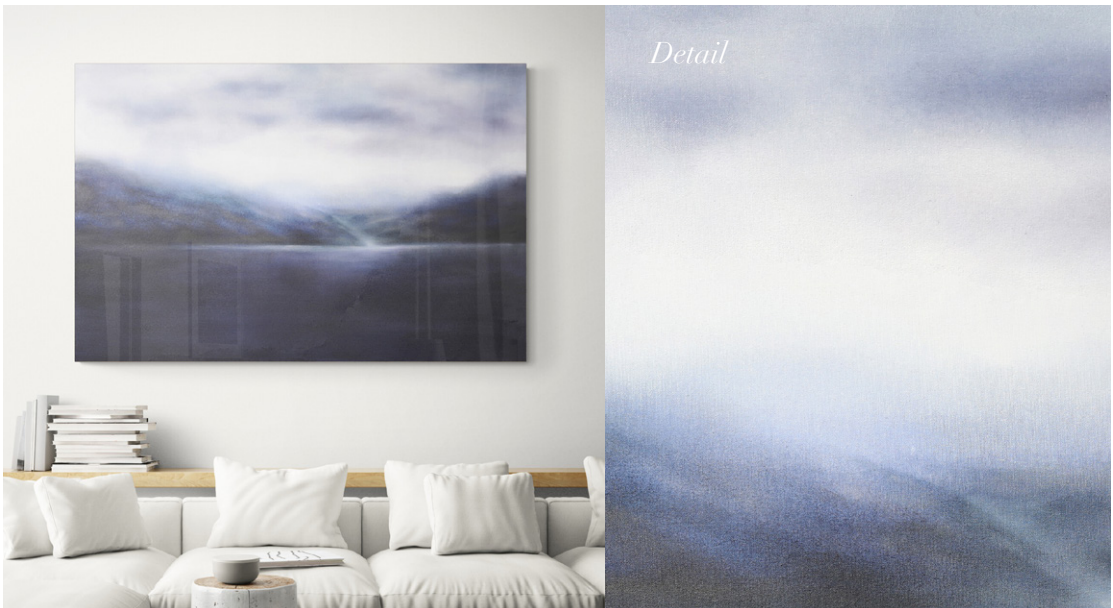

Hold my hand

150x100 cm / 59x39"
Acrylic on canvas

$ 2,400