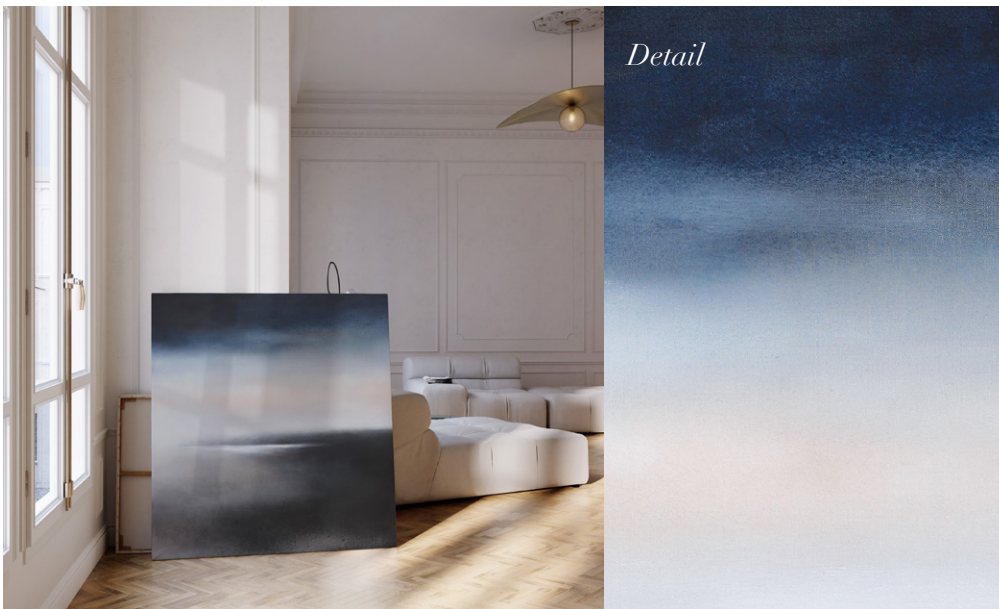

## Solitaire

100x100 cm / 39x39"  
Acrylic on canvas

\$1,550